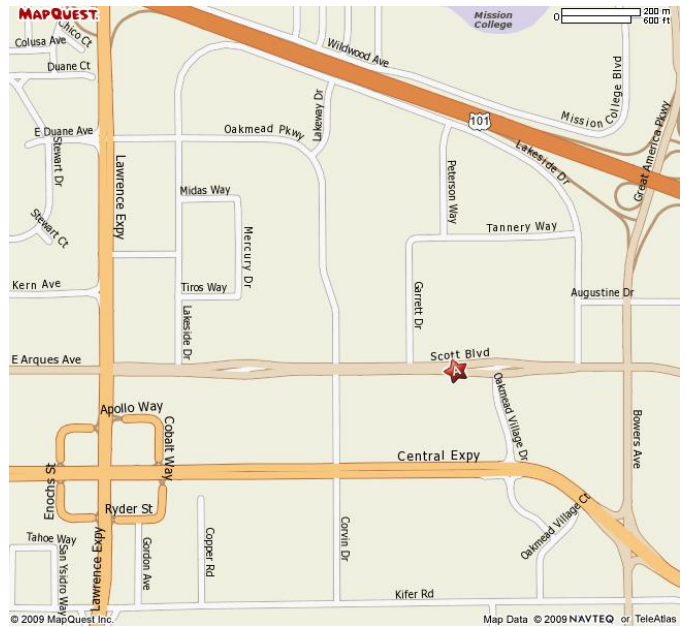

Driving Directions & Map

LocoLabs LLC

3350 Scott Blvd., Building 56

Santa Clara, CA 95054

408-970-9201

From 101:

- Exit GREAT AMERICA PARKWAY / BOWERS, go SOUTH
- Turn RIGHT onto Scott Blvd.
- Take the 3RD LEFT into Koll Oakmead Park at 3350 Scott
- Follow the signs to Building 56

From Central Expressway:

- Turn NORTH onto BOWERS Ave.
- Turn LEFT onto SCOTT Blvd.
- Take the 3RD LEFT into Koll Oakmead Park at 3350 Scott
- Follow the signs to Building 56

General Orientation:

North/South:

We are between 101 (Bayshore Freeway) and Central Expressway.

East/West:

We are between Bowers Ave. and Lawrence Expressway on Scott.

Great America Parkway becomes Bowers as it crosses over 101.

E. Arques Ave. becomes Scott Blvd. after Lawrence Expressway, as it approaches Bowers.